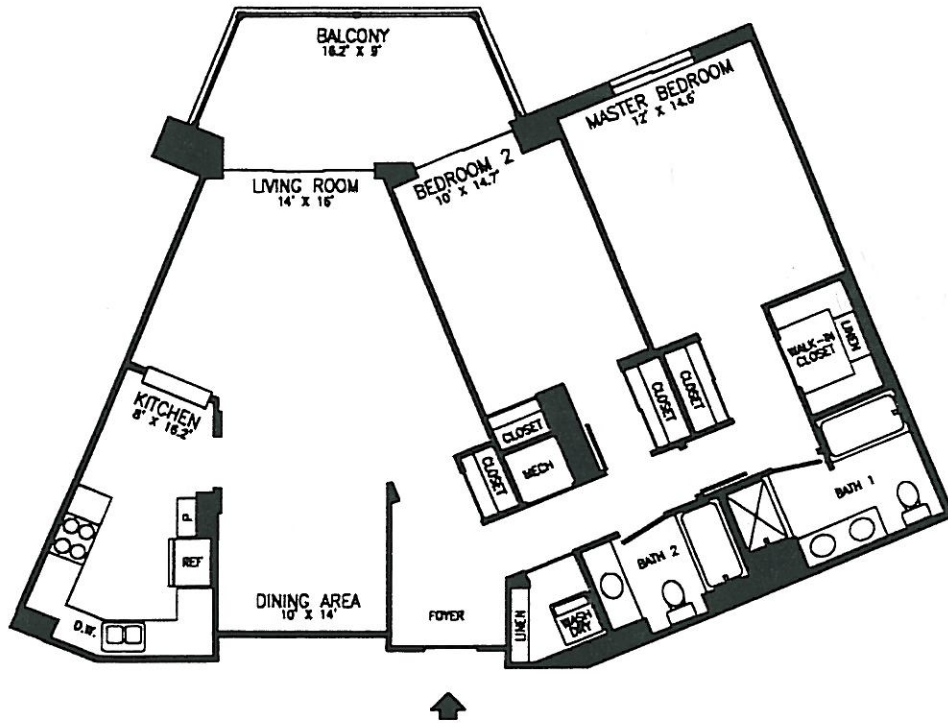

2 BEDROOM, 2 BATH, TYPE F  
1,246 SQ. FT., TIERS 9 & 21 AS SHOWN

# RIVERBEND

AT LEISURE WORLD OF VIRGINIA

NOTE: ALL ROOM SIZES AND AREAS ARE APPROXIMATE  
AND SUBJECT TO CHANGE.

0 1 2 4 8 FT.