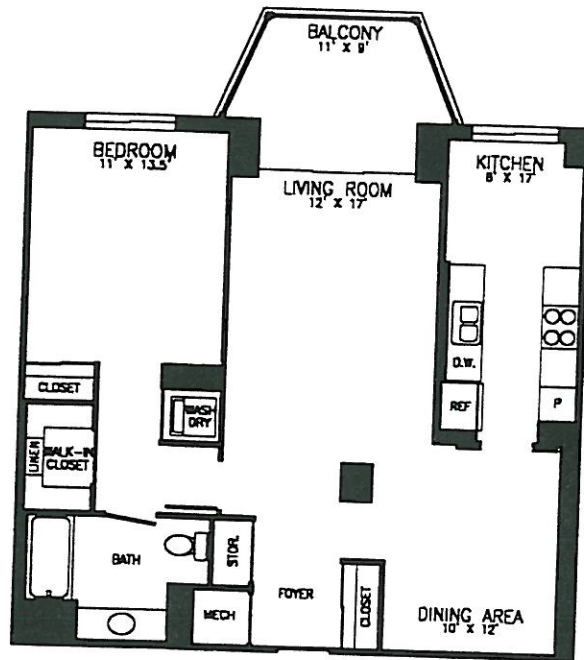

1 BEDROOM, 1 BATH, TYPE A
874 SQ. FT., TIERS 7 & 12 AS SHOWN

RIVERBEND

AT LEISURE WORLD CONDOMINIUM.

NOTE: ALL ROOM SIZES AND AREAS ARE APPROXIMATE
AND SUBJECT TO CHANGE.

0 2 4 8 FT.