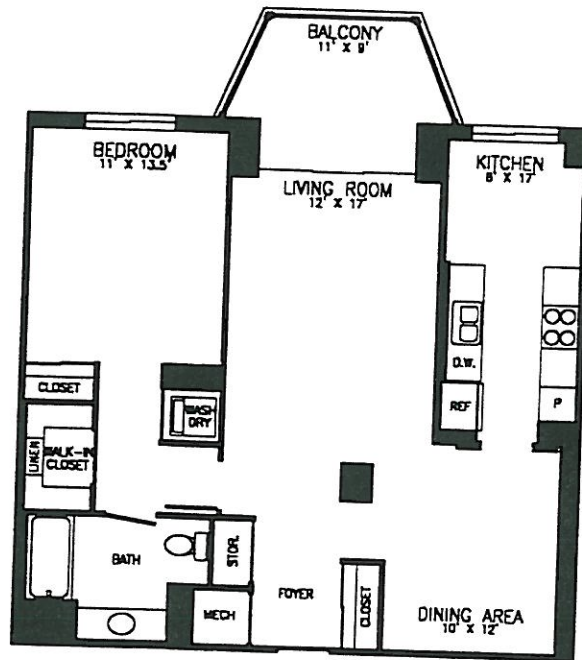

1 BEDROOM, 1 BATH, TYPE A  
874 SQ. FT., TIERS 7 & 12 AS SHOWN

# RIVERBEND

AT LEISURE WORLD CONDOMINIUM.

NOTE: ALL ROOM SIZES AND AREAS ARE APPROXIMATE  
AND SUBJECT TO CHANGE.

0 2 4 8 FT.