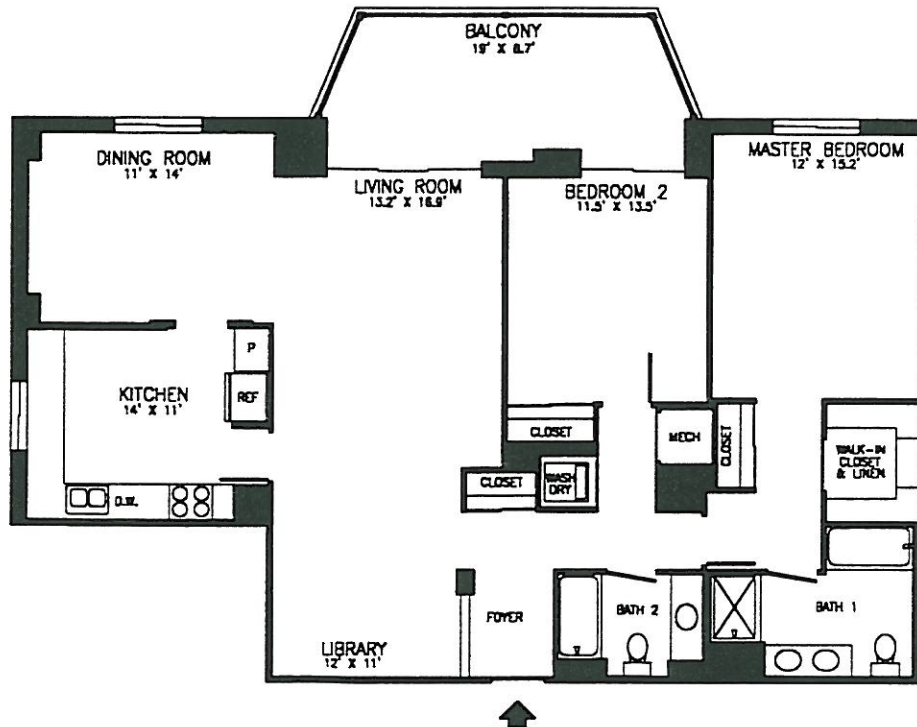

2 BEDROOM, 2 BATH, LIBRARY TYPE B  
1,406 SQ. FT., TIER 17 AS SHOWN

# RIVERBEND

AT LEISURE WORLD OF VIRGINIA

NOTE: ALL ROOM SIZES AND AREAS ARE APPROXIMATE  
AND SUBJECT TO CHANGE.