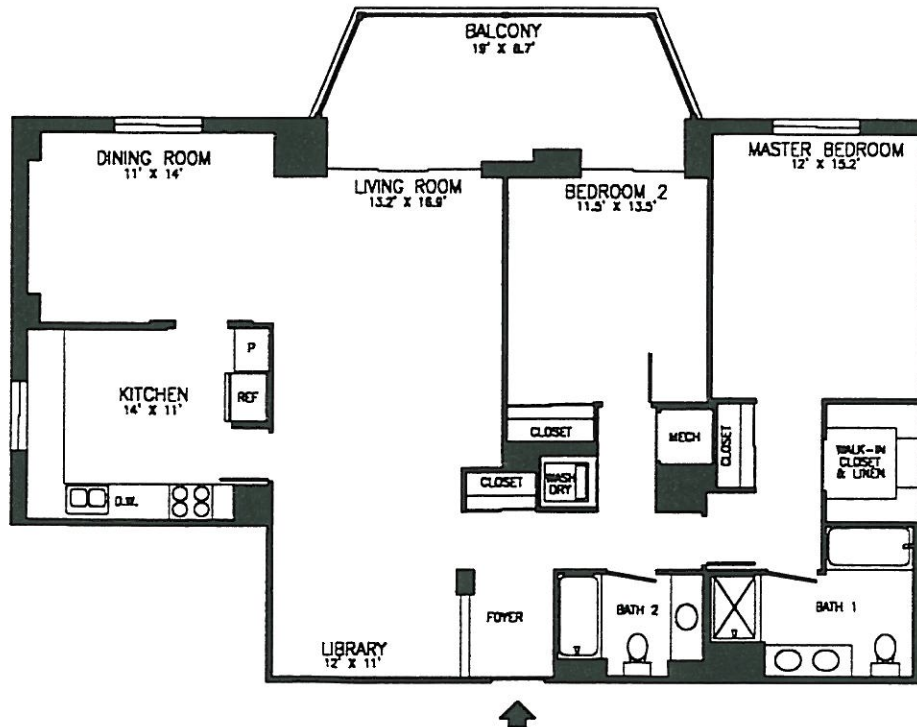

2 BEDROOM, 2 BATH, LIBRARY TYPE B
1,406 SQ. FT., TIER 17 AS SHOWN

RIVERBEND

AT LEISURE WORLD OF VIRGINIA

NOTE: ALL ROOM SIZES AND AREAS ARE APPROXIMATE
AND SUBJECT TO CHANGE.