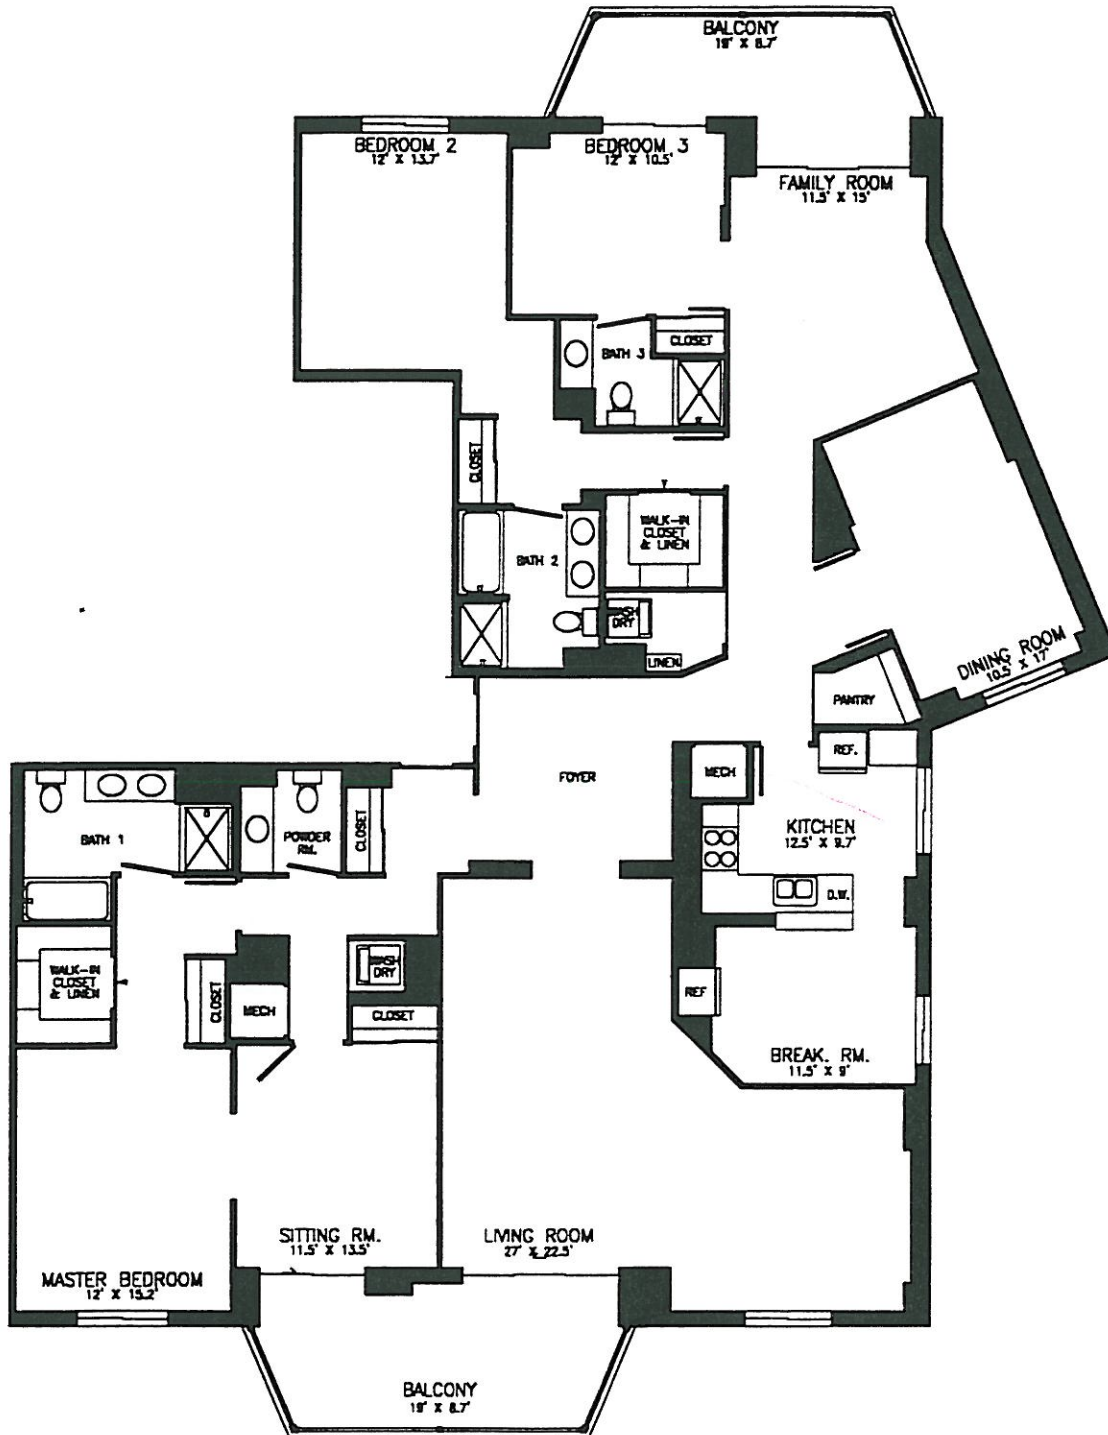

3 BEDROOM, 3-1/2 BATH, FAMILY ROOM  
TYPE B&G COMBO  
2,755 SQ. FT., TIERS 17 & 18 AS SHOWN

# RIVERBEND

AT LEISURE WORLD OF VIRGINIA

NOTE: ALL ROOM SIZES AND AREAS ARE APPROXIMATE  
AND SUBJECT TO CHANGE.

0 2 4 8 FT.