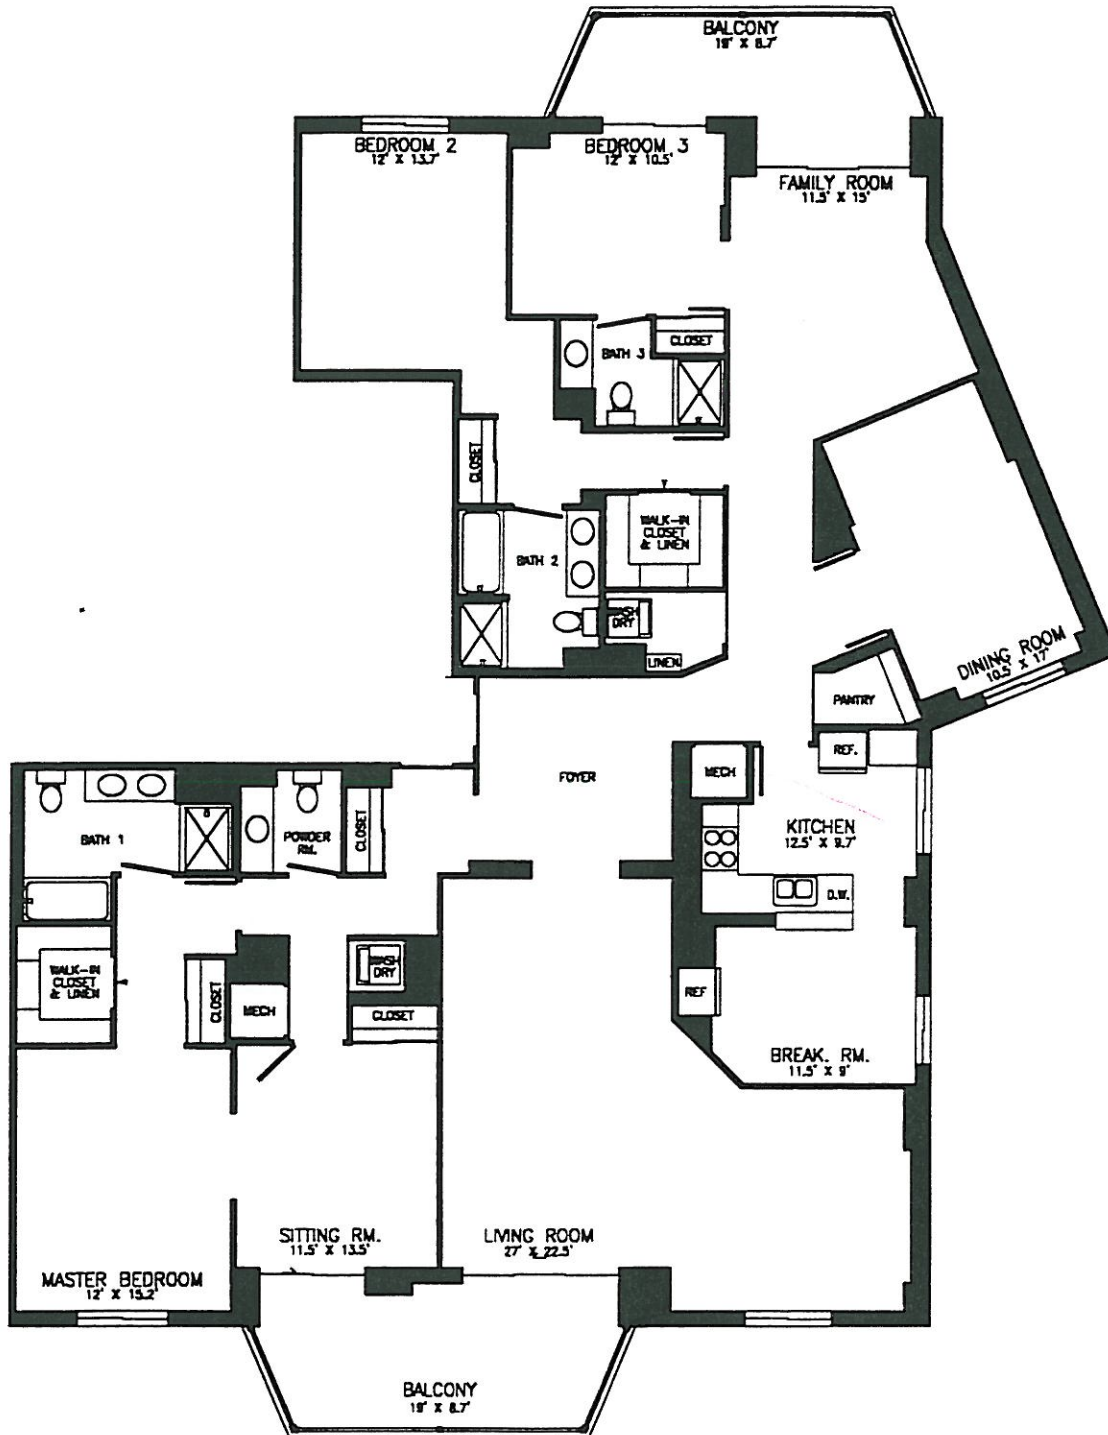

3 BEDROOM, 3-1/2 BATH, FAMILY ROOM
TYPE B&G COMBO
2,755 SQ. FT., TIERS 17 & 18 AS SHOWN

RIVERBEND

AT LEISURE WORLD OF VIRGINIA

NOTE: ALL ROOM SIZES AND AREAS ARE APPROXIMATE
AND SUBJECT TO CHANGE.

0 2 4 8 FT.