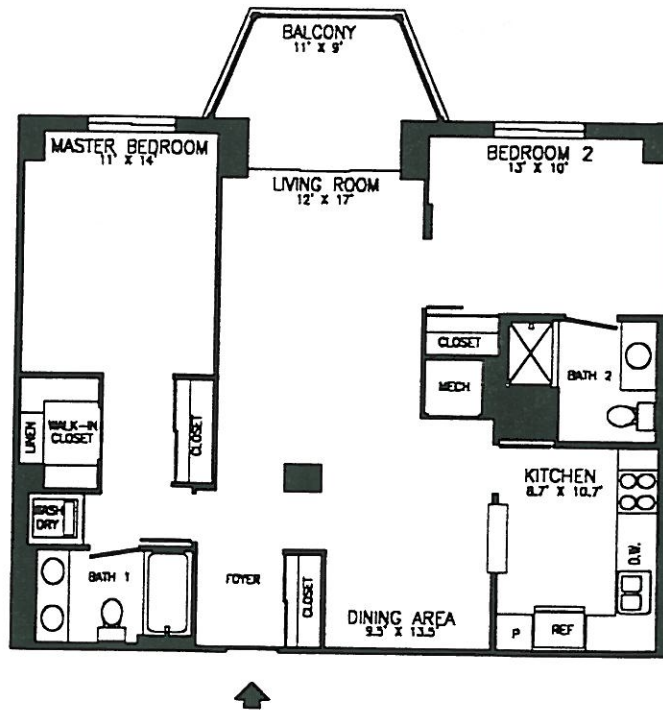

2 BEDROOM, 2 BATH, TYPE C
1,038 SQ. FT., TIERS 2 & 4 AS SHOWN
& TIER 19 REVERSED

RIVERBEND

AT LEISURE WORLD OF VIRGINIA

NOTE: ALL ROOM SIZES AND AREAS ARE APPROXIMATE
AND SUBJECT TO CHANGE.

0 1 2 4 8 FT.