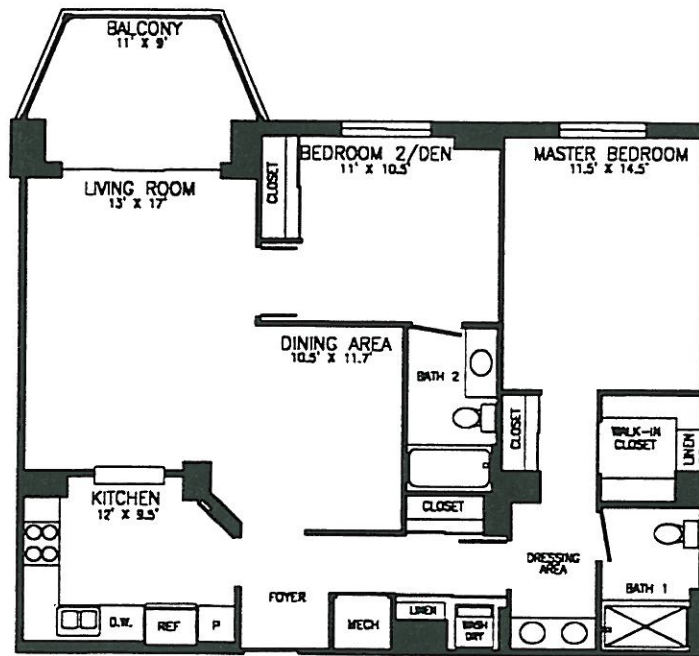

2 BEDROOM, 2 BATH, TYPE D
1,101 SQ. FT., TIERS 5 & 22 AS SHOWN

RIVERBEND

AT LEISURE WORLD OF VIRGINIA

NOTE: ALL ROOM SIZES AND AREAS ARE APPROXIMATE
AND SUBJECT TO CHANGE.

0 1 2 4 8 FT.