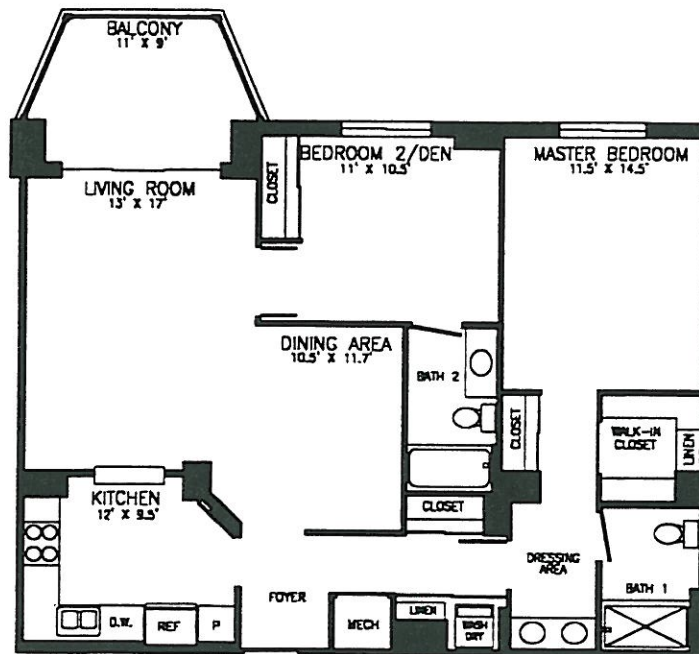

2 BEDROOM, 2 BATH, TYPE D
1,101 SQ. FT., TIERS 5 & 22 AS SHOWN

RIVERBEND

AT LEISURE WORLD OF VIRGINIA

NOTE: ALL ROOM SIZES AND AREAS ARE APPROXIMATE
AND SUBJECT TO CHANGE.

0 1 2 4 8 FT.