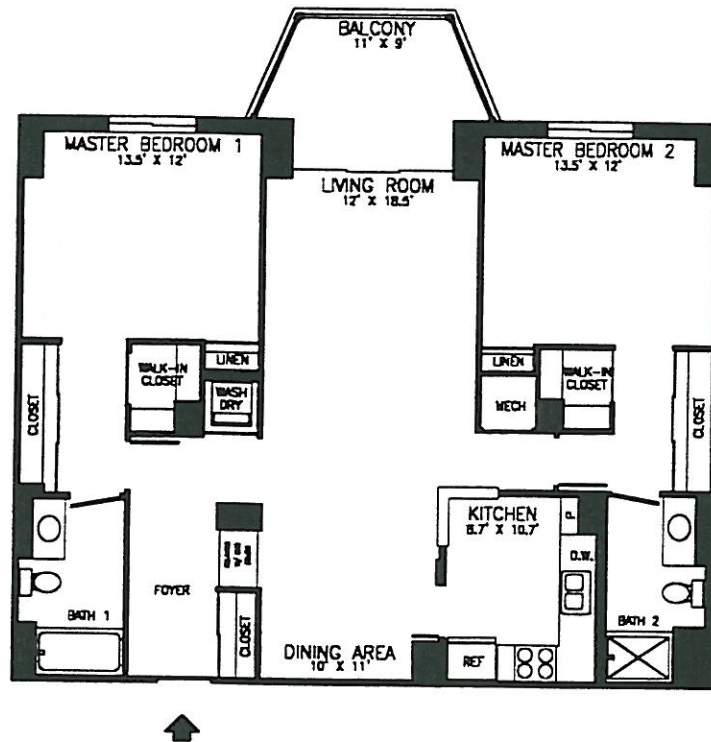

2 BEDROOM, 2 BATH, TYPE E
1,196 SQ. FT., TIER 8 AS SHOWN
& TIER 16 REVERSED

RIVERBEND

AT LEISURE WORLD OF VIRGINIA

NOTE: ALL ROOM SIZES AND AREAS ARE APPROXIMATE
AND SUBJECT TO CHANGE.