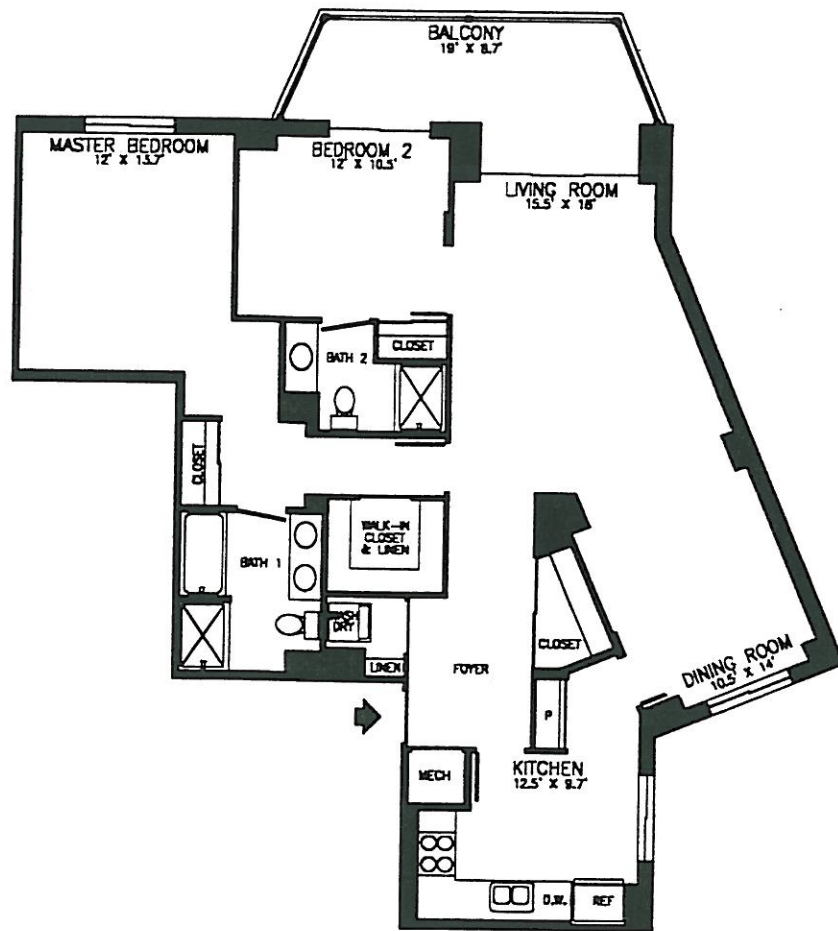

2 BEDROOM, 2 BATH, TYPE G
1,263 SQ. FT., TIER 18 AS SHOWN

RIVERBEND

AT LEISURE WORLD OF VIRGINIA

NOTE: ALL ROOM SIZES AND AREAS ARE APPROXIMATE
AND SUBJECT TO CHANGE.