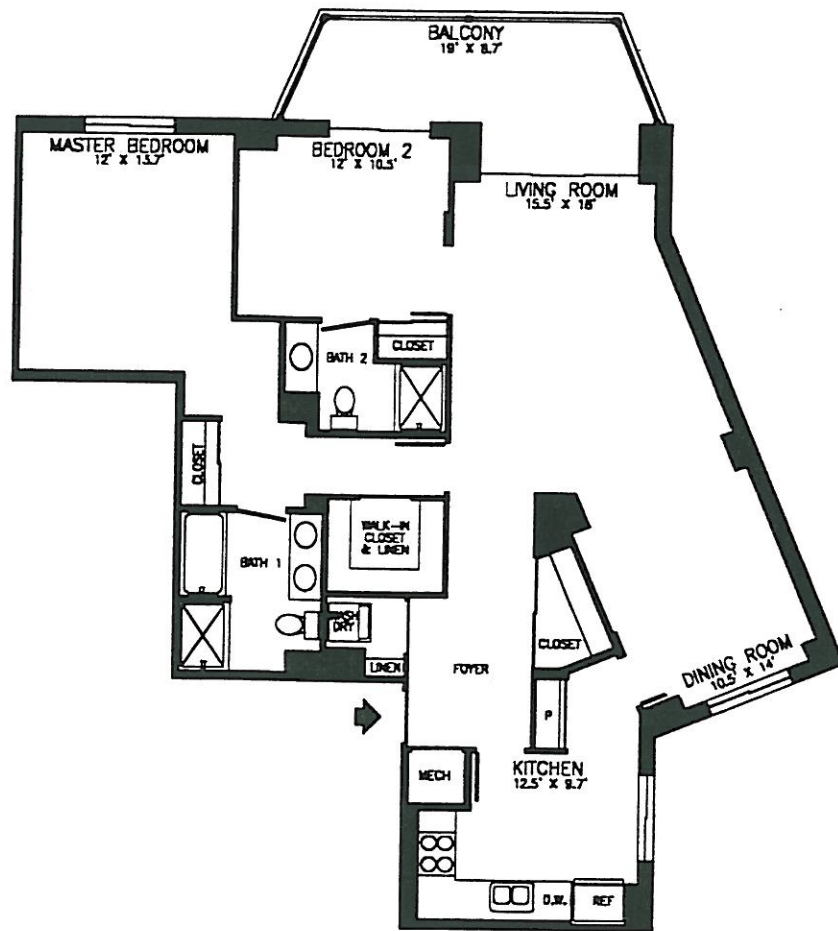

2 BEDROOM, 2 BATH, TYPE G  
1,263 SQ. FT., TIER 18 AS SHOWN

# RIVERBEND

AT LEISURE WORLD OF VIRGINIA

NOTE: ALL ROOM SIZES AND AREAS ARE APPROXIMATE  
AND SUBJECT TO CHANGE.