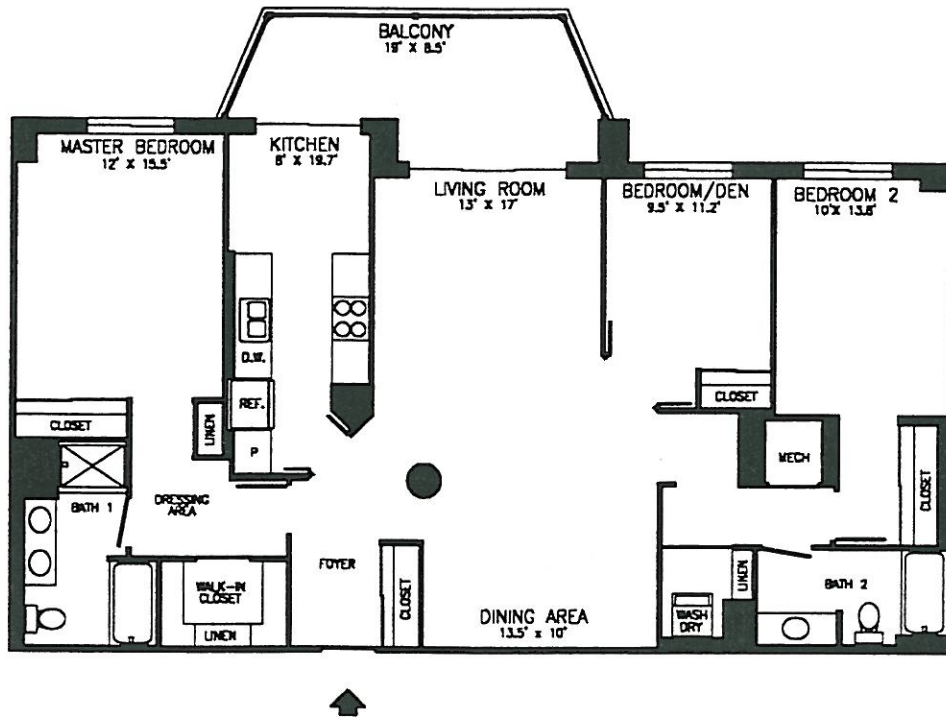

3 BEDROOM, 2 BATH, TYPE H
1,475 SQ. FT., TIERS 10 & 20 AS SHOWN
& TIERS 11 & 15 REVERSED

RIVERBEND

AT LEISURE WORLD OF VIRGINIA

NOTE: ALL ROOM SIZES AND AREAS ARE APPROXIMATE
AND SUBJECT TO CHANGE.

0 2 4 8 FT.