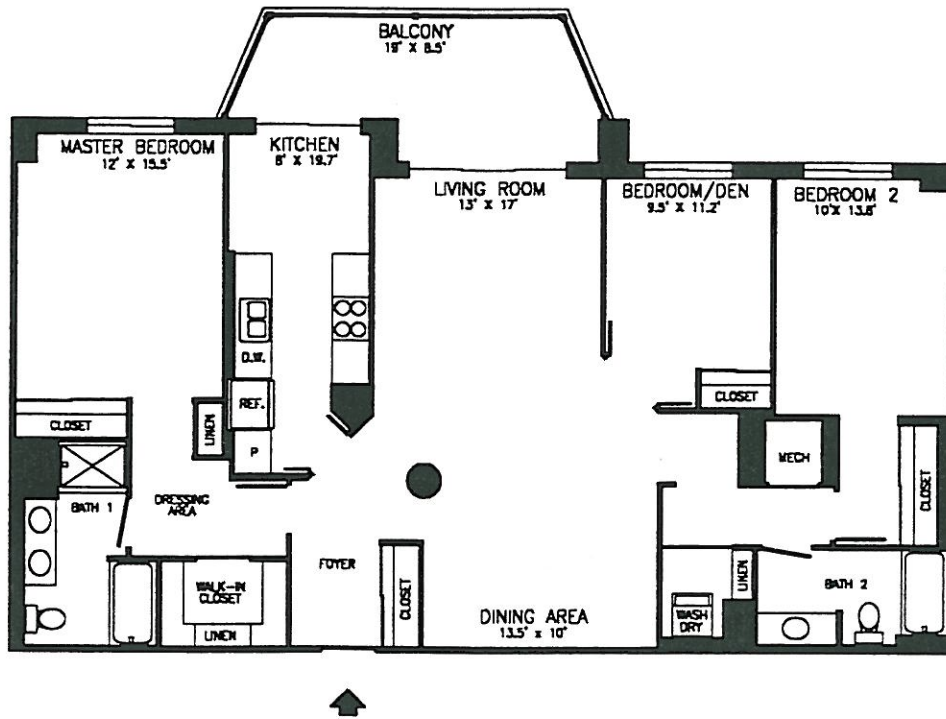

3 BEDROOM, 2 BATH, TYPE H  
1,475 SQ. FT., TIERS 10 & 20 AS SHOWN  
& TIERS 11 & 15 REVERSED

# RIVERBEND

AT LEISURE WORLD OF VIRGINIA

NOTE: ALL ROOM SIZES AND AREAS ARE APPROXIMATE  
AND SUBJECT TO CHANGE.

0 1 2 4 8 FT.