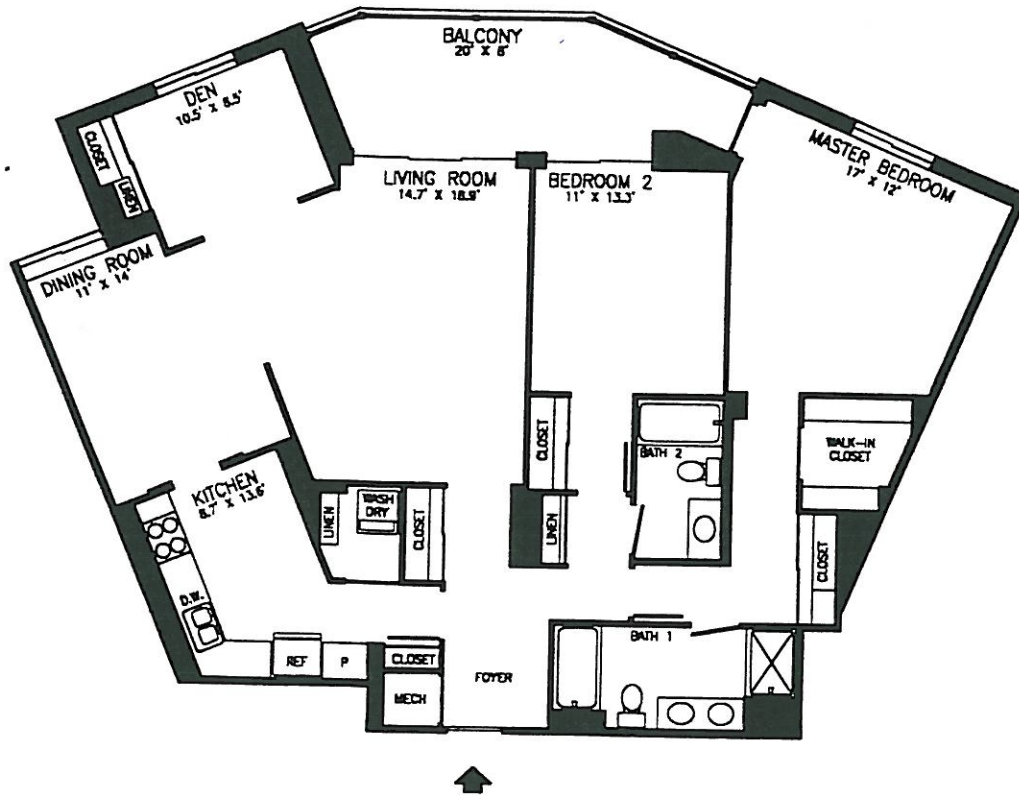

2 BEDROOM, DEN, 2 BATH, TYPE J
1,509 SQ. FT., TIERS 3 & 14 AS SHOWN

RIVERBEND

AT LEISURE WORLD OF VIRGINIA

NOTE: ALL ROOM SIZES AND AREAS ARE APPROXIMATE
AND SUBJECT TO CHANGE.