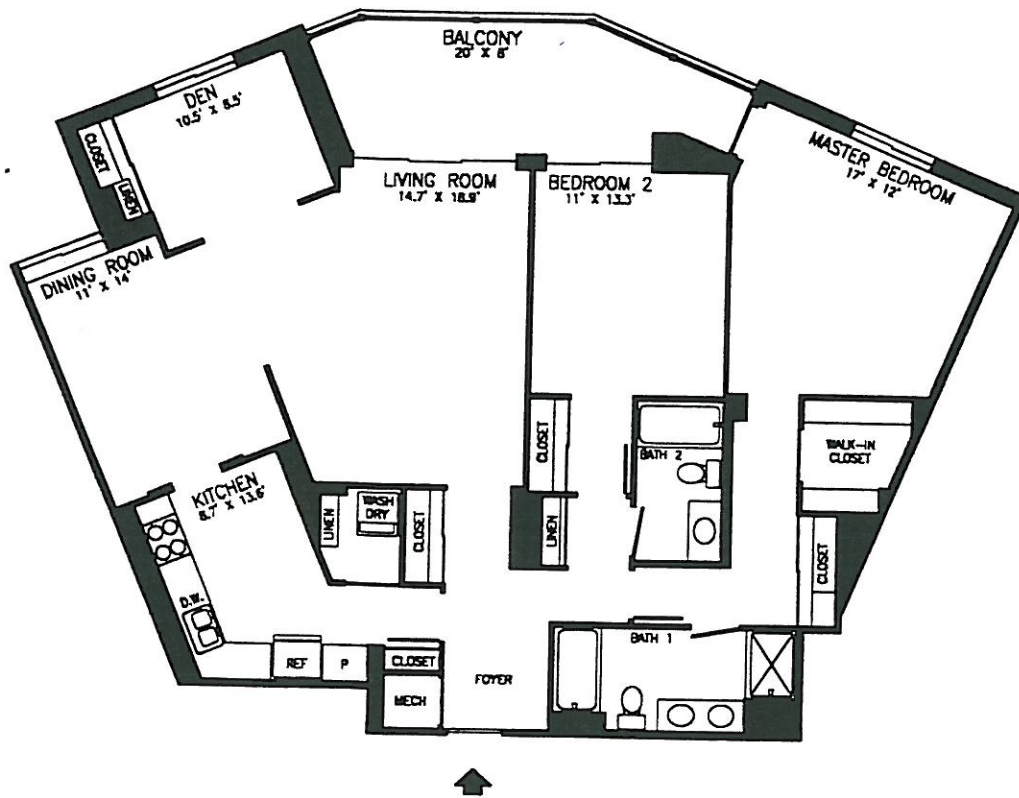

2 BEDROOM, DEN, 2 BATH, TYPE J  
1,509 SQ. FT., TIERS 3 & 14 AS SHOWN

# RIVERBEND

AT LEISURE WORLD OF VIRGINIA

NOTE: ALL ROOM SIZES AND AREAS ARE APPROXIMATE  
AND SUBJECT TO CHANGE.