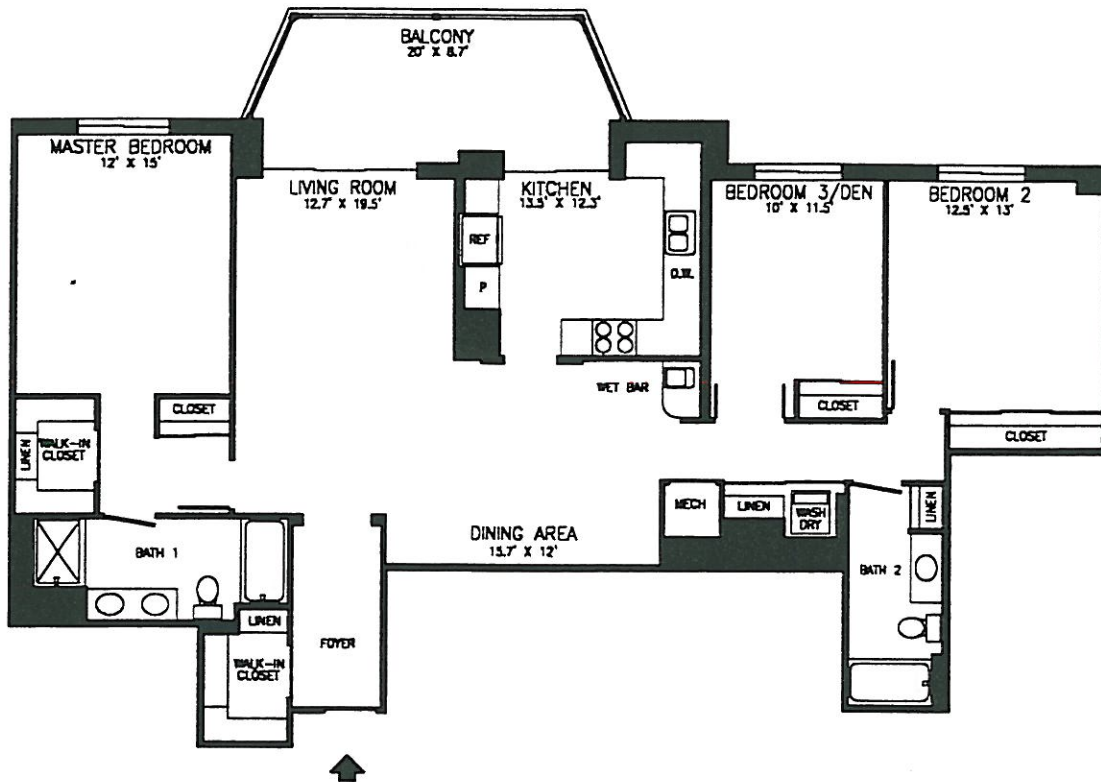

3 BEDROOM, 2 BATH, TYPE K
1,518 SQ. FT., TIER 1 AS SHOWN

RIVERBEND

AT LEISURE WORLD OF VIRGINIA

NOTE: ALL ROOM SIZES AND AREAS ARE APPROXIMATE
AND SUBJECT TO CHANGE.