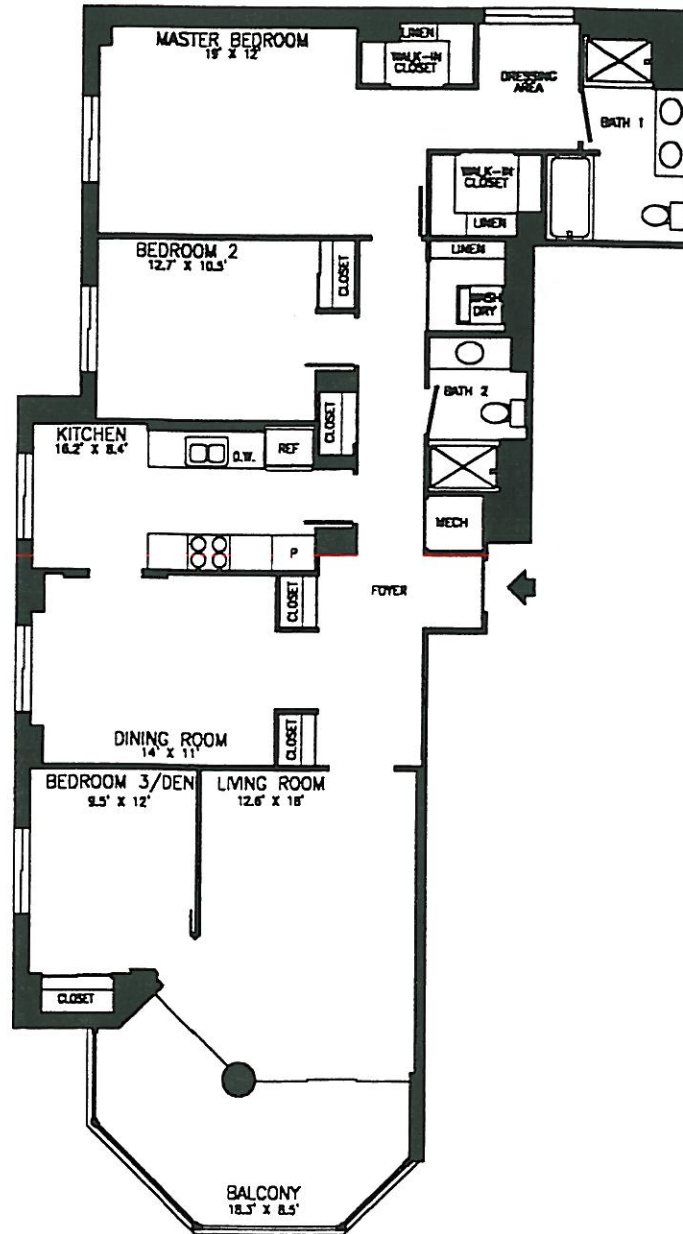

3 BEDROOM, 2 BATH, TYPE L
1,513 SQ. FT., TIER 6 AS SHOWN

RIVERBEND

AT LEISURE WORLD OF VIRGINIA

NOTE: ALL ROOM SIZES AND AREAS ARE APPROXIMATE
AND SUBJECT TO CHANGE.