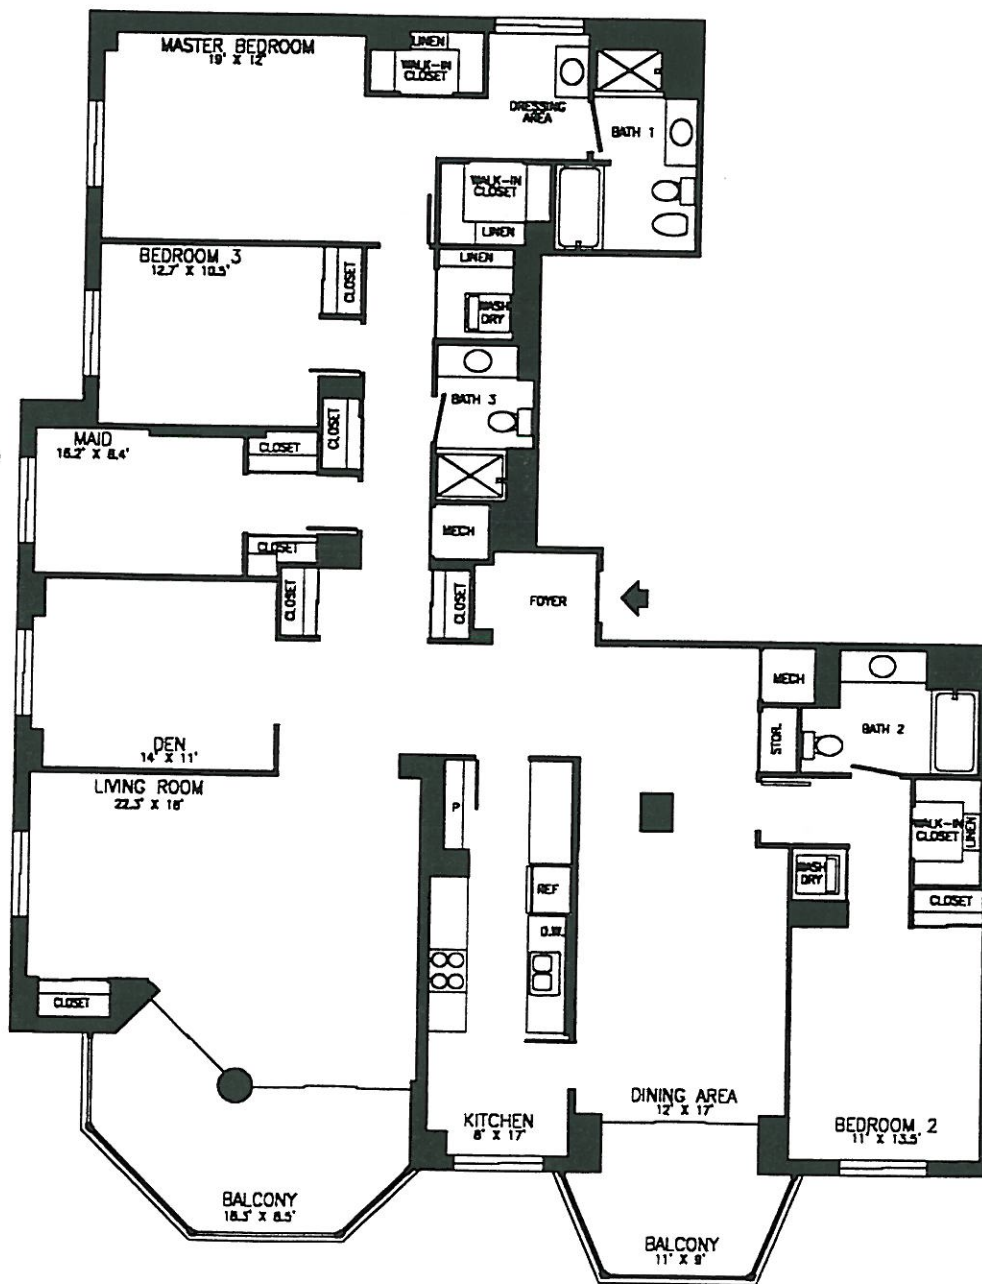

3 BEDROOM, DEN, MAID, 3 BATH,
TYPE L/A COMBO
2,387 SQ. FT., TIER 6 & 7 AS SHOWN

RIVERBEND

AT LEISURE WORLD OF VIRGINIA

NOTE: ALL ROOM SIZES AND AREAS ARE APPROXIMATE
AND SUBJECT TO CHANGE.

0 1 2 4 8 FT.