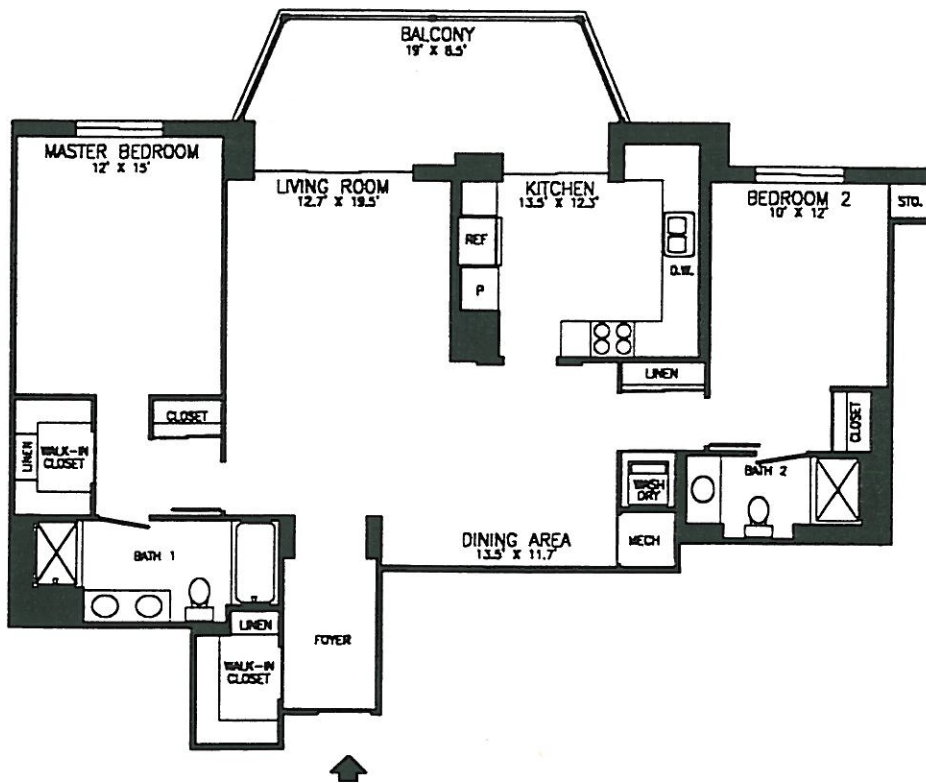

2 BEDROOM, 2 BATH, TYPE M  
1,241 SQ. FT., UNIT 101 AS SHOWN

# RIVERBEND

AT LEISURE WORLD OF VIRGINIA

NOTE: ALL ROOM SIZES AND AREAS ARE APPROXIMATE  
AND SUBJECT TO CHANGE.

0 1 2 4 8 FT.