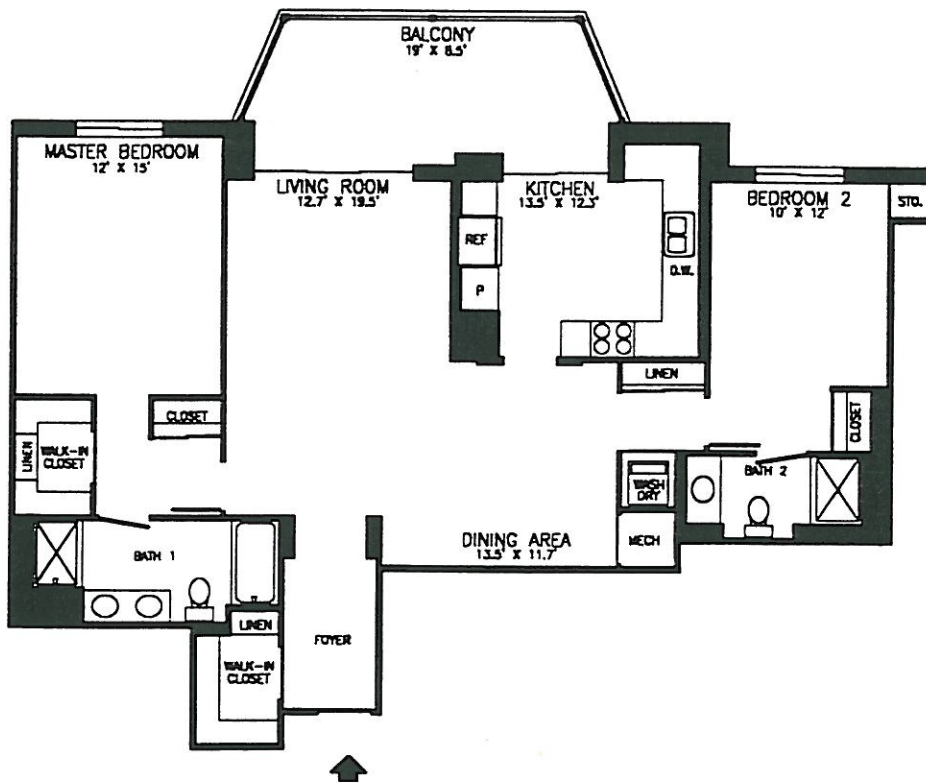

2 BEDROOM, 2 BATH, TYPE M
1,241 SQ. FT., UNIT 101 AS SHOWN

RIVERBEND

AT LEISURE WORLD OF VIRGINIA

NOTE: ALL ROOM SIZES AND AREAS ARE APPROXIMATE
AND SUBJECT TO CHANGE.

0 1 2 4 8 FT.